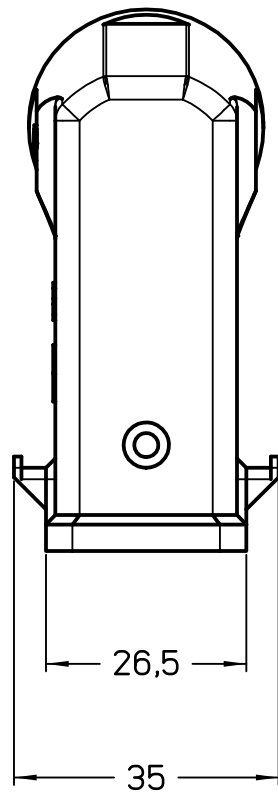

C

C

REV.	DATE	SIGNATURE

Dimensions in mm

Simplified representation with dimensions without tolerance

Original Size A4

Date 27/11/23

Sign. G. Renna

MK VAN25

Angled insulating hood, black colour, M25 cable entry, with 2 pegs

Scale 1:1

1

2