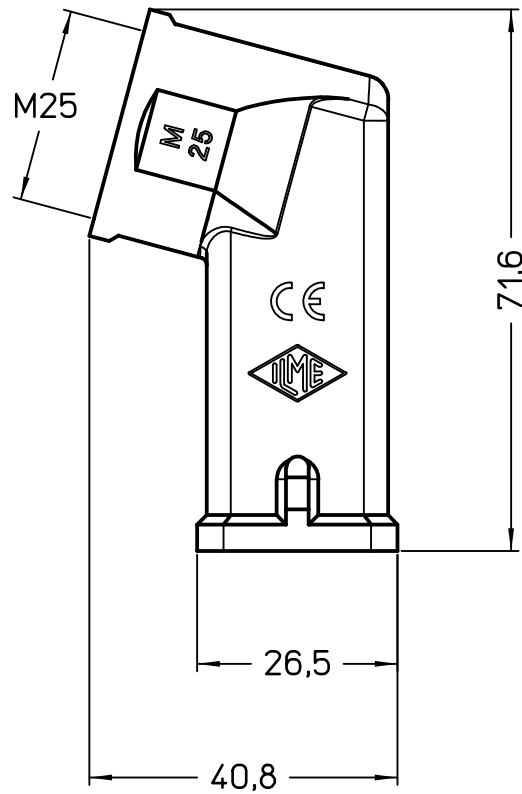

C

C

REV.	DATE	SIGNATURE

Dimensions in mm

Simplified representation with dimensions without tolerance

Original Size A4

Date 27/11/23

Sign. G. Renna

MK VAN25

Angled insulating hood, black colour, M25 cable entry, with 2 pegs

Scale 1:1

1

2